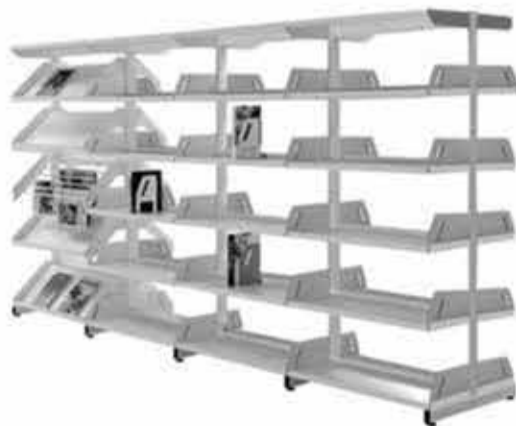

### IDENTITY

Size : 825mm x 300mm x 1650mm H  
 Specification : Each compartment will have a top moving glass shutter which slides in smoothly after it is fully opened. Each shutter is fitted with 2 handles and provided with a lock. A common key opens all the 4 locks  
 Finish : Painted after necessary treatment in grey colour

### DOCUMENT

Size : 900mm x 450mm x 1950mm H  
 Specification : 4 shelves making 5 compartments-mild steel CRCA sheets, spot welded, adjustable shelves-openable doors with godrej lock-three way bolting system  
 Finish : Painted after necessary treatment in grey colour

### VISUAL

Size : 900mm x 450mm x 1950mm H  
 Specification : 4 shelves making 5 compartments-steel CRCA sheets, spot welded, adjustable shelves-openable doors with glass panes & with godrej lock  
 Finish : Painted after necessary treatment in grey colour